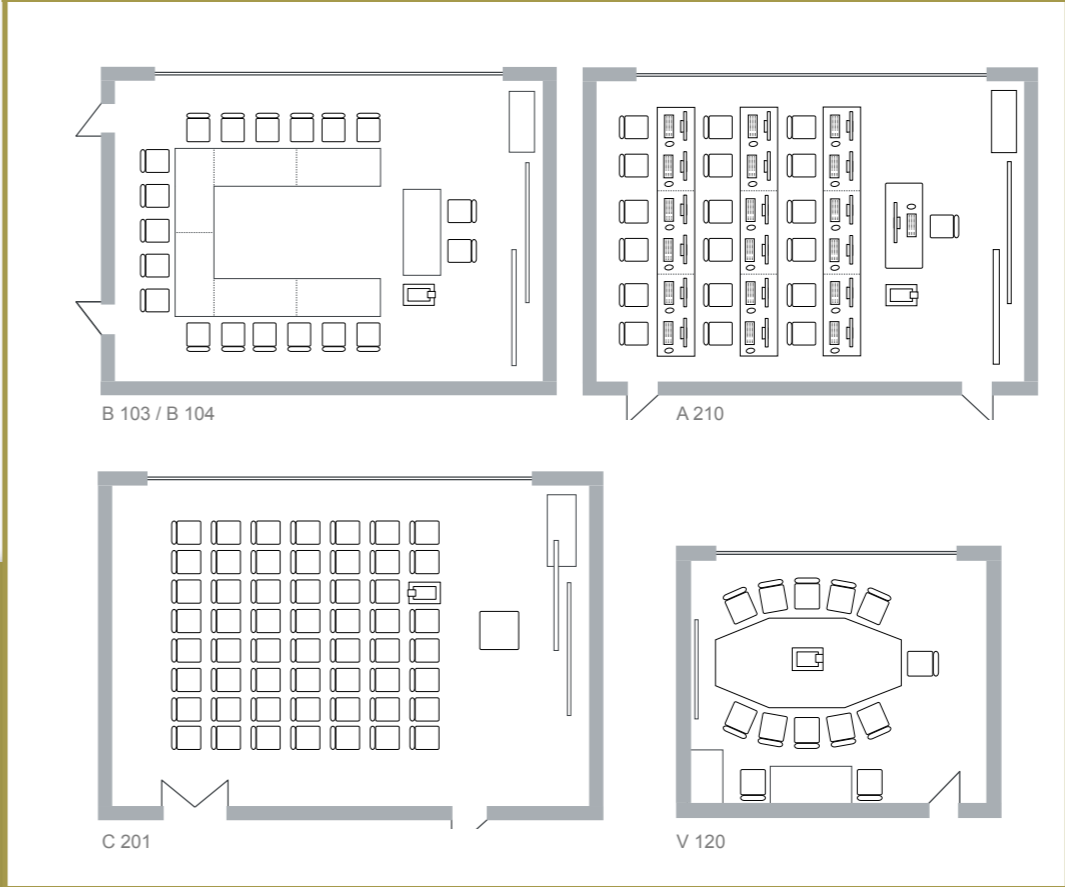

GRUNDRISS | GROUND PLAN

Die Bildungszentrum Wolfsburg gGmbH – kurz BZW – ist ein LQW-zertifiziertes Bildungsunternehmen, das für Qualität und Kundenzufriedenheit steht. Das im Jahr 2001 komplett renovierte Haus liegt zentral in der Innenstadt und hat eine ideale Verkehrsanbindung. Gleichzeitig befindet es sich mit seiner eigenen Park- und Gartenanlage mitten im Grünen.

The Bildungszentrum Wolfsburg – otherwise known as the BZW – is a highly qualified educational institution that stands for quality and customer satisfaction. The centrally located school building was completely modernized in 2001 and is easily reached by public transportation. Nonetheless it has its own special teaching patio in the heart of the school and is surrounded by parkland.

Über 70 Stellplätze direkt vor dem Haus bieten günstige Parkmöglichkeiten. Das BZW verfügt über mehr als 40 modern ausgestattete Unterrichts-, Tagungs- und Fachräume. Das Lichtdurchflutete Foyer bietet ebenfalls die Möglichkeit, Kongresse und Tagungen für rund 100 Personen in angenehmer Atmosphäre durchzuführen. In unmittelbarer Nähe befinden sich das Theater und das Planetarium, die zu einem Anschlussbesuch einladen.

The school's parking facility can accommodate some 70 vehicles. There are over 40 spacious rooms with state-of-the-art equipment for regular classes, meetings and special purposes. A glassed in foyer at the front of the building is especially inviting and can easily accommodate up to 100 persons for larger meetings and other gatherings. Visitors will find Wolfsburg's theater and planetarium within a short walking distance from the school itself.

AUSSTATTUNG | EQUIPMENT

	Ja | yes	Nein | no
Tagungsräume abdunkelbar | meeting rooms dimmable	•	
Internetanbindung | internet connection	•	
Art der Internetverbindung | kind of internet connection	DSL 6000	

AUF EINEN BLICK | AT A GLANCE

- ++ Parkplätze | parking lots 76
- ++ Plätze Restaurant | seats in restaurant 20
- ++ Tagungsräume | meeting rooms 6
- ++ größter Tagungsraum | largest meeting room 94 m²
- max. Kapazität parlamentarisch | largest capacity in classroom style 60
- max. Kapazität Stuhlreihen | largest capacity in theatre style 50

LAGE | LOCATION

1. **Stadtmitte**
2. Innenstadt | city centre 0,5 km
   - Bahnhof | train station 1,5 km
   - phäno 1,5 km
   - Autostadt 1,5 km
   - VW Wache Ost | VW guard east 3 km
   - Autobahn A 39 | freeway A 39 4 km

KONTAKT | CONTACT

Sie haben weitere Fragen oder wünschen ein individuelles Angebot? Gerne stehen wir Ihnen zur Verfügung!

You have further questions or would like to get an individual offer? We will gladly be at your service!

Wolfsburg Marketing GmbH
Ressort Tourismus, Kongresse & Messen
Porschestraße 43c
D-38440 Wolfsburg
phone: +49 (0) 53 61 / 8 99 94 44
fax: +49 (0) 53 61 / 8 99 94 59
tagungen@wolfsburg-marketing.de
www.wolfsburg-marketing.de